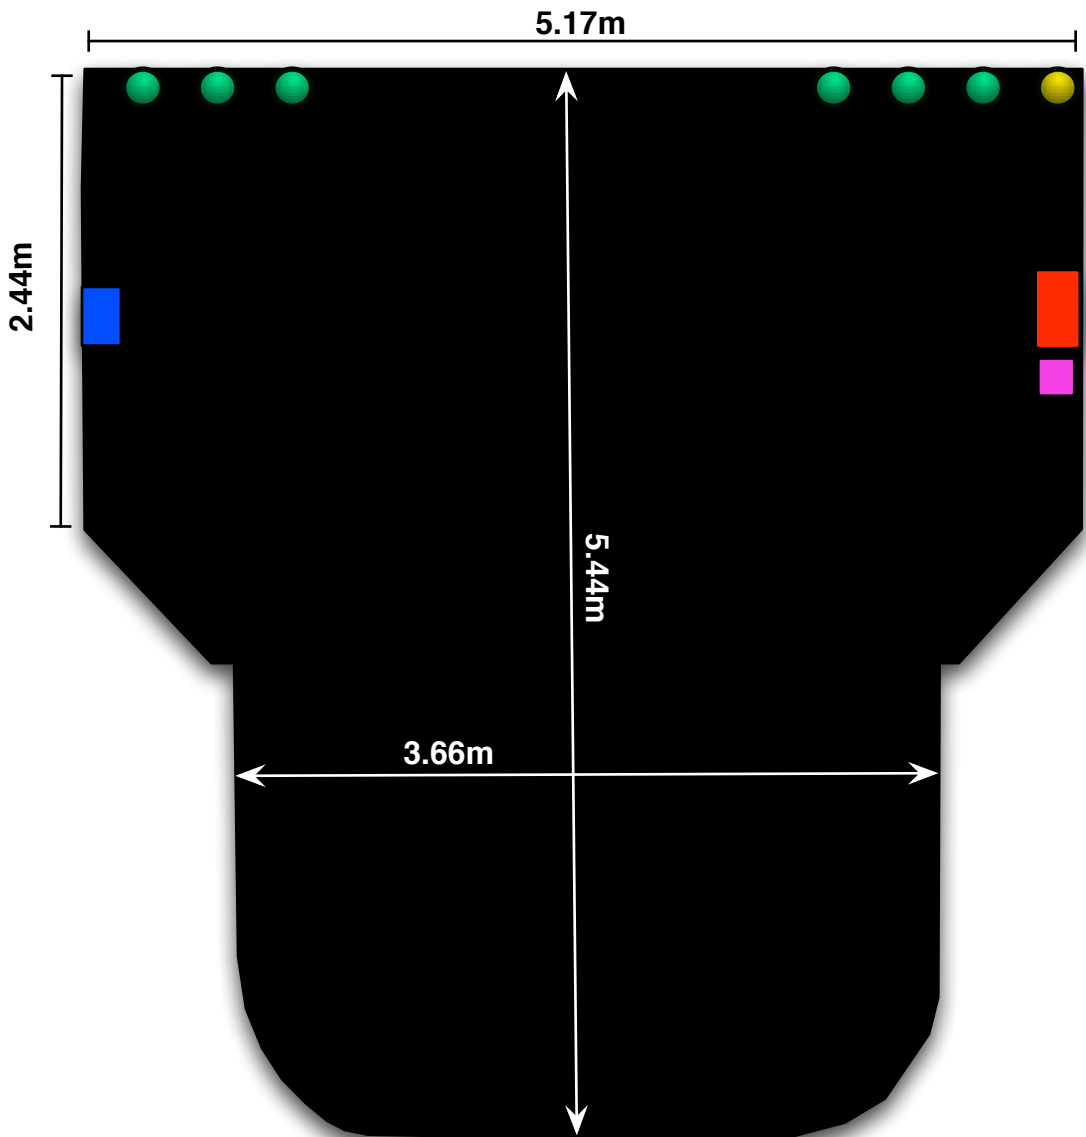

Mint Lounge Stage Overview (with extension)

key:

-  16A power feed
-  13A power feed
-  stagebox inputs 1-16
-  stagebox inputs 17-24
-  monitor outputs 1-4